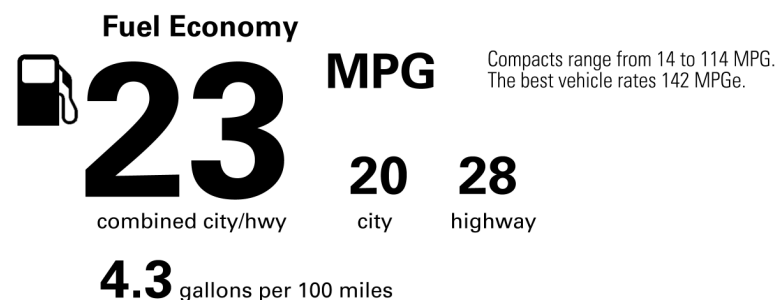

\$43,050.00

Not Original - Copy
 Created on 2021-12-29 18:28:12 (UTC)

EPA DOT Fuel Economy and Environment

Gasoline Vehicle

You spend \$3,000
more in fuel costs over 5 years
 compared to the average new vehicle.