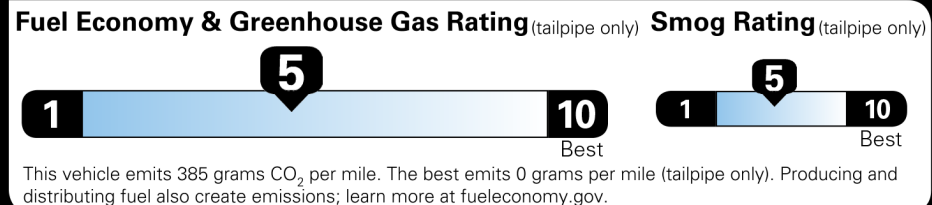

You spend $3,000
more in fuel costs over 5 years
compared to the average new vehicle.

Annual fuel cost $1,900