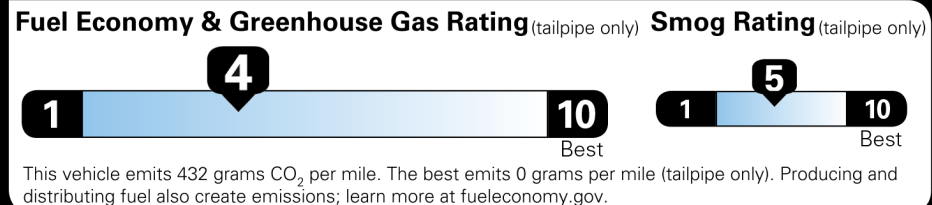

Not Original Copy

Created on 2021-12-21 20:27:28 (UTC)

EPA DOT Fuel Economy and Environment

Gasoline Vehicle

You spend \$2,000 more in fuel costs over 5 years compared to the average new vehicle.

Annual fuel cost \$1,700