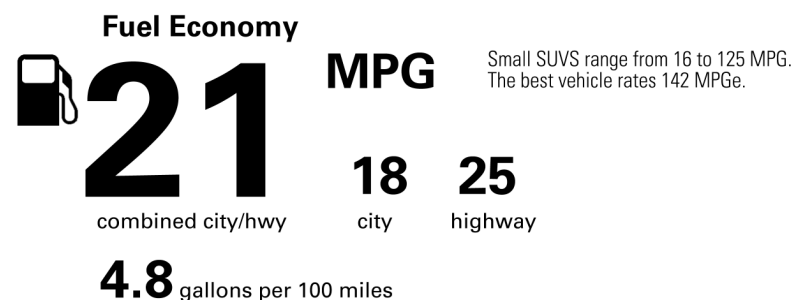

Not Original Copy

Created on 2021-12-21 20:27:28 (UTC)

EPA DOT Fuel Economy and Environment

Gasoline Vehicle

You spend \$2,000 more in fuel costs over 5 years compared to the average new vehicle.

Annual fuel cost \$1,700